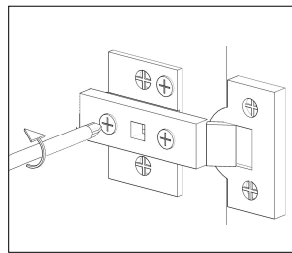

7.

C (X-8)

8.

9.

9.1. Place hinge arm on an angle, with the end close to the door to the front of the mounting plate.

9.2. slot in the hook on the front of the hinge arm to the front of mounting plate.

9.3. Push on the back of the hinge arm to the back of the mounting plate.

9.4. You will hear a click when they are connected.

9.5. Repeat this for all hinges.

10.

Additional tools required:

Phillips head screwdriver - size (#4)

11.