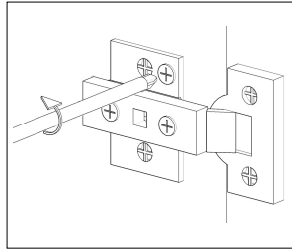

7.

C (X-8)

8.

9.

9.1. Place hinge arm on an angle, with the end close to the door to the front of the mounting plate.

9.2. slot in the hook on the front of the hinge arm to the front of mounting plate.

9.3. Push on the back of the hinge arm to the back of the mounting plate.

9.4. You will hear a click when they are connected.

9.5. Repeat this for all hinges.

10.

Additional tools required:

Phillips head screwdriver - size (#4)

11.