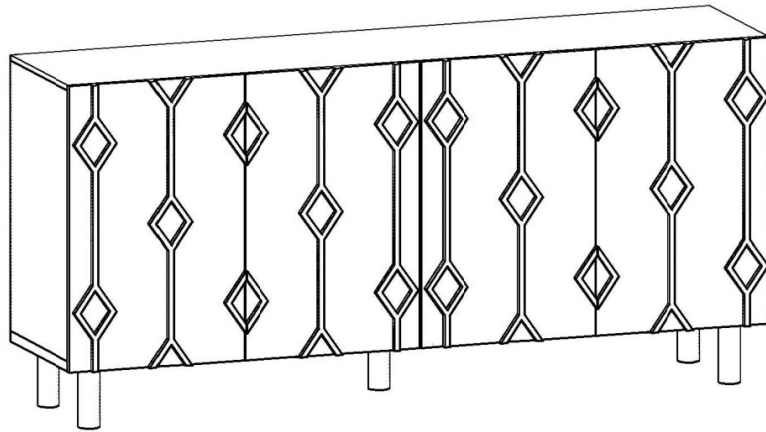

MERCANA

ART | FURNITURE | LIGHTING | DECOR

item 70646

name Heera Sideboard

size 71x16x32 in

Different by design. 
www.mercana.com

3250 189th Street
Surrey BC, Canada
V3Z 0L5

e: artinfo@mercana.com
p: 800.461.1666
f: 888.919.1666