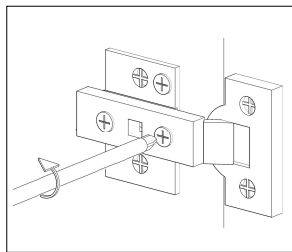

7.

C (X-8)

8.

9.

9.1. Place hinge arm on an angle, with the end close to the door to the front of the mounting plate.

9.2. slot in the hook on the front of the hinge arm to the front of mounting plate.

9.3. Push on the back of the hinge arm to the back of the mounting plate.

9.4. You will hear a click when they are connected.

9.5. Repeat this for all hinges.

10.

Additional tools required:

Phillips head screwdriver - size (#4)

11.