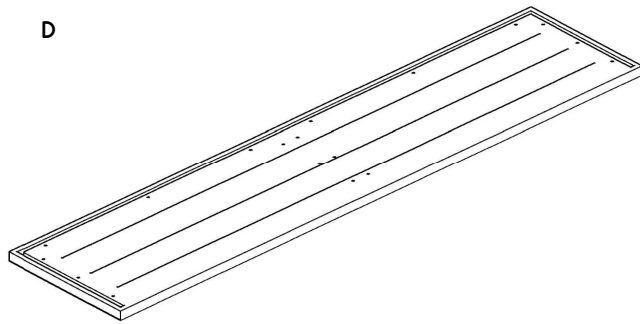

MERCANA

ART | FURNITURE | LIGHTING | DECOR

item 70646

name Heera Sideboard

size 71x16x32 in

Different by design. 
www.mercana.com

3250 189th Street
Surrey BC, Canada
V3Z 0L5

e: artinfo@mercana.com
p: 800.461.1666
f: 888.919.1666

A (X-33)

B

C (X-8)

Additional tools required:

Phillips head screwdriver - size (#4)

F (R)

F (L)

F (C)