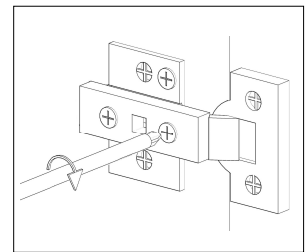

7.

C (X-8)

8.

9.

9.1. Place hinge arm on an angle, with the end close to the door to the front of the mounting plate.

9.2. slot in the hook on the front of the hinge arm to the front of mounting plate.

9.3. Push on the back of the hinge arm to the back of the mounting plate.

9.4. You will hear a click when they are connected.

9.5. Repeat this for all hinges.

10.

Additional tools required:

Phillips head screwdriver - size (#4)

11.