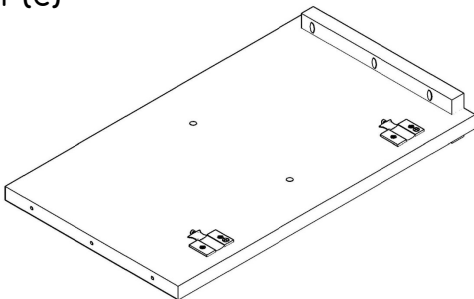

MERCANA

ART | FURNITURE | LIGHTING | DECOR

item 70646

name Heera Sideboard

size 71x16x32 in

Different by design. 
www.mercana.com

3250 189th Street
Surrey BC, Canada
V3Z 0L5

e: artinfo@mercana.com
p: 800.461.1666
f: 888.919.1666

A (X-33)

B

C (X-8)

Additional tools required:

Phillips head screwdriver - size (#4)

F (R)

F (L)

F (C)