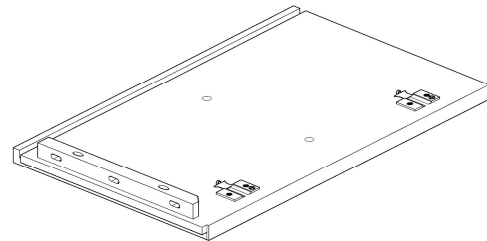

MERCANA

ART | FURNITURE | LIGHTING | DECOR

item 70646

name Heera Sideboard

size 71x16x32 in

Different by design. 
www.mercana.com

3250 189th Street
Surrey BC, Canada
V3Z 0L5

e: artinfo@mercana.com
p: 800.461.1666
f: 888.919.1666

A (X-33)

B

C (X-8)

Additional tools required:

Phillips head screwdriver - size (#4)

F (R)

F (L)

F (C)

G (L1)

G (L2)

G (R1)

G (R2)

H

I (x2)

J

1.