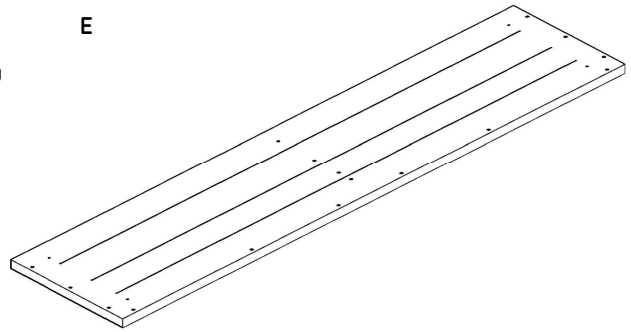

MERCANA

ART | FURNITURE | LIGHTING | DECOR

item 70646

name Heera Sideboard

size 71x16x32 in

Different by design. 
www.mercana.com

3250 189th Street
Surrey BC, Canada
V3Z 0L5

e: artinfo@mercana.com
p: 800.461.1666
f: 888.919.1666

A (X-33)

B

C (X-8)

Additional tools required:

Phillips head screwdriver - size (#4)

F (R)

F (L)

F (C)