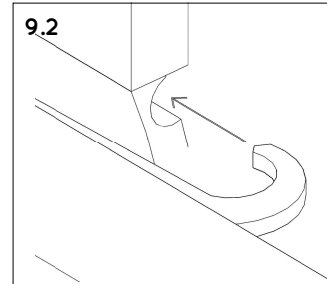

D

2.

3.

A (X-18) B

4.

5.

A (X-15) B

6.

7.

C (X-8)

8.

9.

9.1. Place hinge arm on an angle, with the end close to the door to the front of the mounting plate.

9.2. slot in the hook on the front of the hinge arm to the front of mounting plate.

9.3. Push on the back of the hinge arm to the back of the mounting plate.

9.4. You will hear a click when they are connected.

9.5. Repeat this for all hinges.

10.

Additional tools required:

Phillips head screwdriver - size (#4)

11.