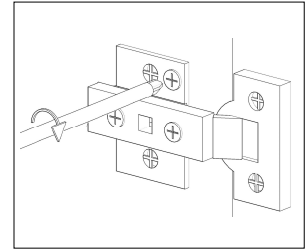

7.

C (X-8)

8.

9.

9.1. Place hinge arm on an angle, with the end close to the door to the front of the mounting plate.

9.2. slot in the hook on the front of the hinge arm to the front of mounting plate.

9.3. Push on the back of the hinge arm to the back of the mounting plate.

9.4. You will hear a click when they are connected.

9.5. Repeat this for all hinges.

10.

Additional tools required:

Phillips head screwdriver - size (#4)

11.