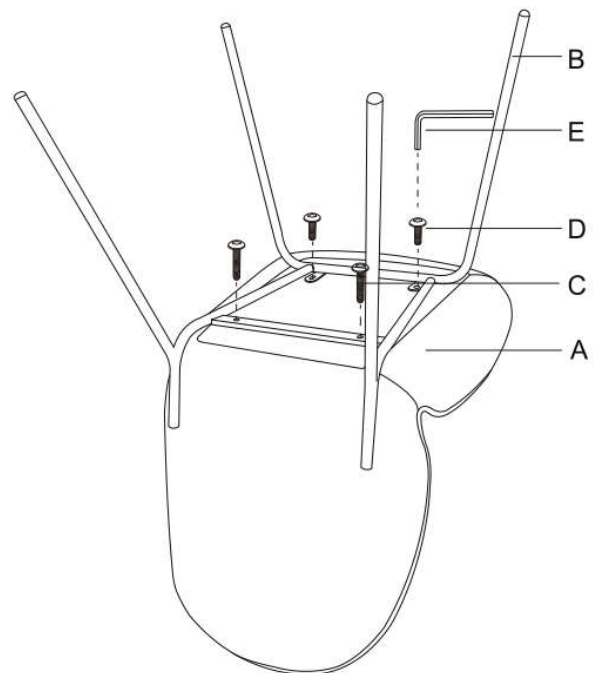

MERCANA

ART | FURNITURE | LIGHTING | DECOR

item 69284

name Inala I

size 21 x 23 x 35.5 in

Different by design.
www.mercana.com

3250 189th Street
Surrey BC, Canada
V3Z 0L5

e: artinfo@mercana.com
p: 800.461.1666