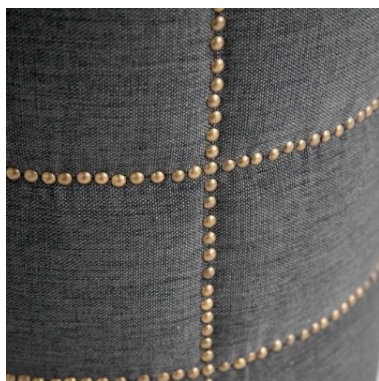

MERCANA

Beacon 20.5"H Gray Fabric w/ Metal Tacks Round Ottoman
SKU: 50272

PLUSH FABRIC WRAP

Wrapped in a plush, dark grey toned fabric, the Beacon ottoman is a stunning addition to any living room and is great for when you need extra seating.

ELEGANT DESIGN WITH INTRICATE PATTERN

Shaped like a cylinder, the Beacon ottoman features intricate square stitching with exposed nail head details that add to its visuals. This stylish ottoman is guaranteed to add a touch of elegance to any space.

AVAILABLE IN TWO COLORS

The Beacon is available in two colors - Dark Grey and Cream.

The Beacon II is a stylish, fabric covered round ottoman that flaunts intricate metallic details.

ELEGANT INSPIRED DESIGN

Designed to stand out, the Beacon boasts of premium composition and a superior finish that makes it a perfect fit for spaces based on the elegant inspired design style.

AVAILABLE IN

1 Color

1 Size

Explore Online