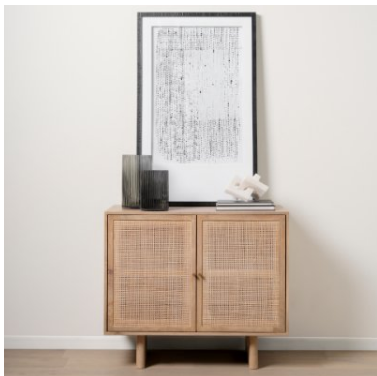

# MERCANA

Grier 36" Light Brown Wood w/ Cane 2 Door Accent Cabinet  
**SKU: 69909**

## WHAT WE LOVE ABOUT IT

The textural blend of natural cane and sleek Mango wood

The cane façade on the cabinet door fronts

Concealed hole in the back of the cabinet to allow electrical cords to pass through

The Grier Accent Cabinet is made of solid mango wood, finished in a light brown with two doors that feature a cane lattice front.