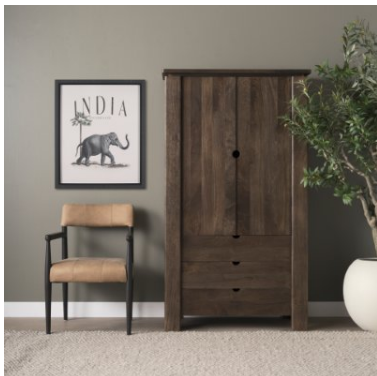

MERCANA

Wallen Solid Dark Brown Wood Curio Cabinet SKU: 71008

MATERIALS

Constructed from solid mango wood in a smooth, dark brown finish.

MODERN MEETS CLASSIC

Wallen seamlessly blends clean lines, rounded corners, and a robust aesthetic to craft a timeless design.

AMPLE STORAGE

The upper cabinet provides two removable shelves while the bottom features 3 large drawers.

Wallen is a smooth, medium brown wooden hutch with two removable shelves, three dovetail-fastened drawers, and thick

AVAILABLE IN

1 Color

1 Size

2 Related Products

Explore Online

MERCANA

Wallen Solid Dark Brown Wood Curio Cabinet SKU: 71008

FEATURES & SPECIFICATIONS