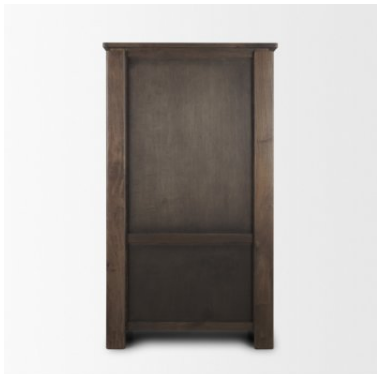

MERCANA

Wallen Solid Dark Brown Wood Curio Cabinet SKU: 71008

MATERIALS

Constructed from solid mango wood in a smooth, dark brown finish.

MODERN MEETS CLASSIC

Wallen seamlessly blends clean lines, rounded corners, and a robust aesthetic to craft a timeless design.

AMPLE STORAGE

The upper cabinet provides two removable shelves while the bottom features 3 large drawers.

Wallen is a smooth, medium brown wooden hutch with two removable shelves, three dovetail-fastened drawers, and thick

AVAILABLE IN

1 Color

1 Size

2 Related Products

Explore Online

MERCANA

Wallen Solid Dark Brown Wood Curio Cabinet SKU: 71008

FEATURES & SPECIFICATIONS