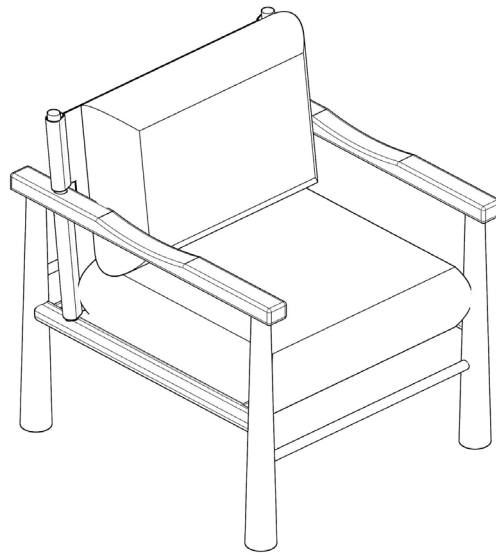

MERCANA

ART | FURNITURE | LIGHTING | DECOR

item 71177

name Witton accent chair

size 26.5x30x31 in

Different by design. 
www.mercana.com

3250 189th Street
Surrey BC, Canada
V3Z 0L5

e: artinfo@mercana.com
p: 800.461.1666
f: 888.919.1666

1.

2.

3.

4.