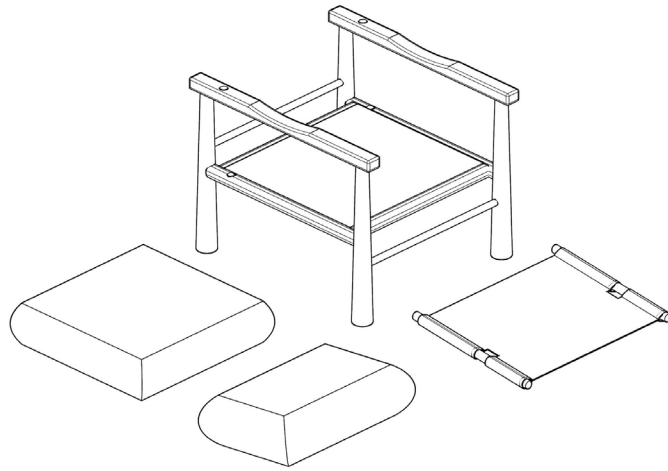

MERCANA

ART | FURNITURE | LIGHTING | DECOR

item 71177

name Witton accent chair

size 26.5x30x31 in

Different by design. 
www.mercana.com

3250 189th Street
Surrey BC, Canada
V3Z 0L5

e: artinfo@mercana.com
p: 800.461.1666
f: 888.919.1666

1.

2.

3.

4.