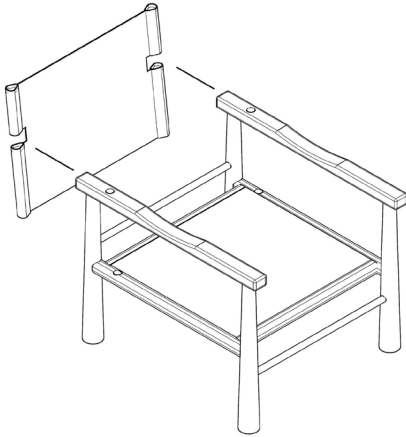

MERCANA

ART | FURNITURE | LIGHTING | DECOR

item 71177

name Witton accent chair

size 26.5x30x31 in

Different by design. 
www.mercana.com

3250 189th Street
Surrey BC, Canada
V3Z 0L5

e: artinfo@mercana.com
p: 800.461.1666
f: 888.919.1666

1.

2.

3.

4.